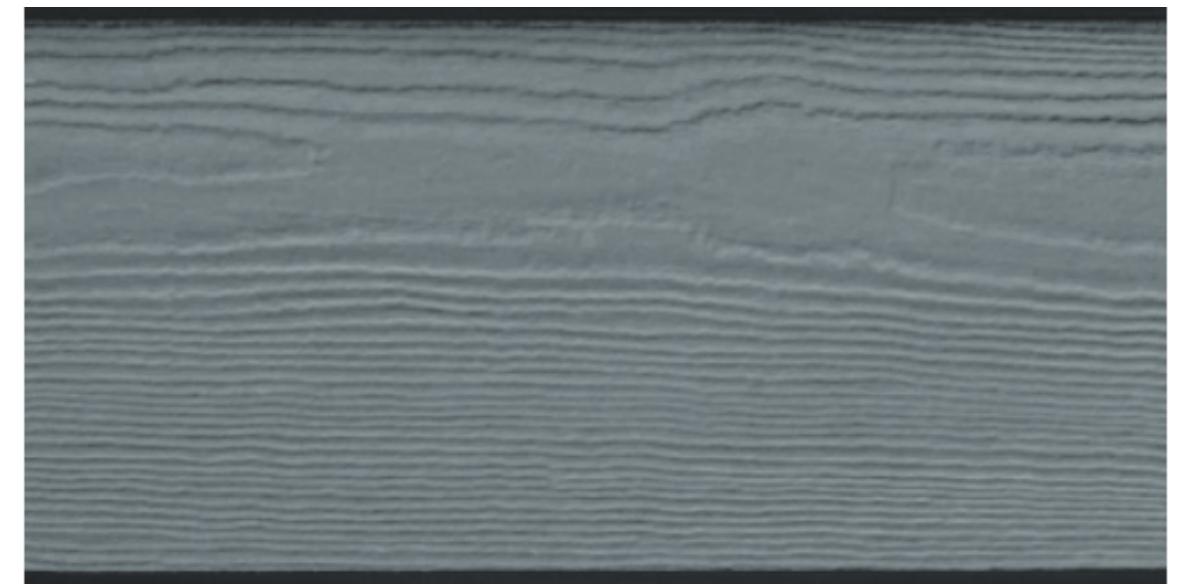

220 - 240 ASSOCIATION

CRYSTAL WHITE

MORNING SIDE
LAHABRA STUCCO

EBONY
WINDOW FRAME

BLACK
& DOOR FRAME

IRON GREY
SIDING