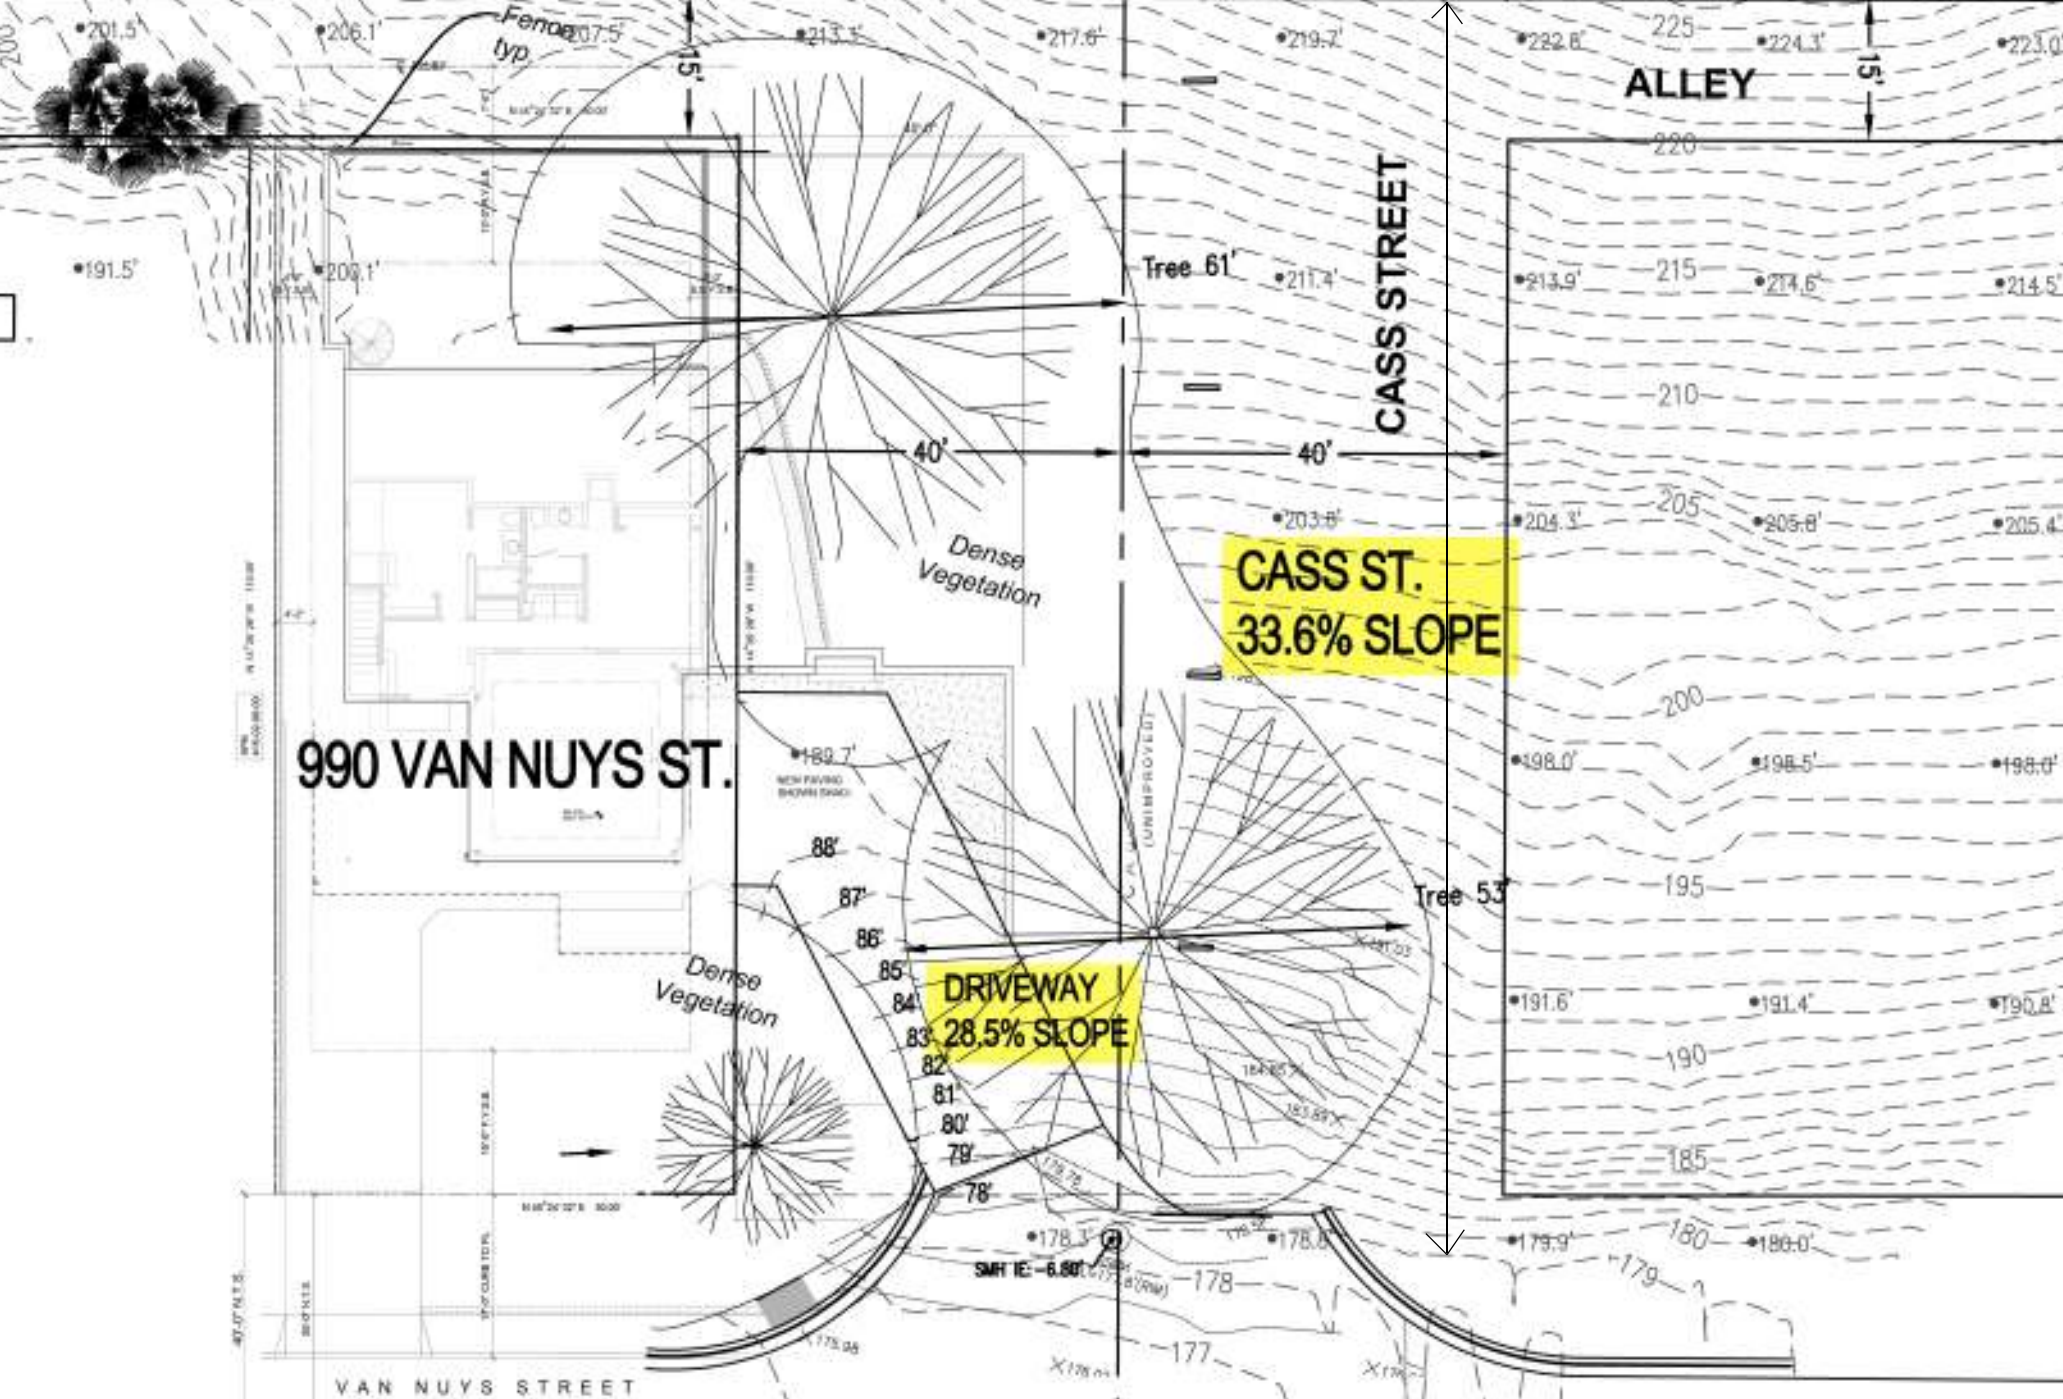

Candlelight Pl

Moonlight Ln

Cass St

West Niles Way

Google Earth

© 2020 Google  
© 2020 INEGI

300 ft

N 13°41'27" W 98.9'

PARCEL 5

N 76°09'21" E 254.54'

ALLEY

CASS STREET

990 VAN NUYS ST.

VAN NUYS STREET

Van Nuys

CASS ST.  
33.6% SLOPE

DRIVEWAY  
28.5% SLOPE

990 VAN NUYS STREET  
PROPOSED DRIVEWAY EXPANSION  
04/29/20 1" = 10'

VAN NUYS

ELEV. 179

ALLEY

ELEV. 219

# SITE SECTION