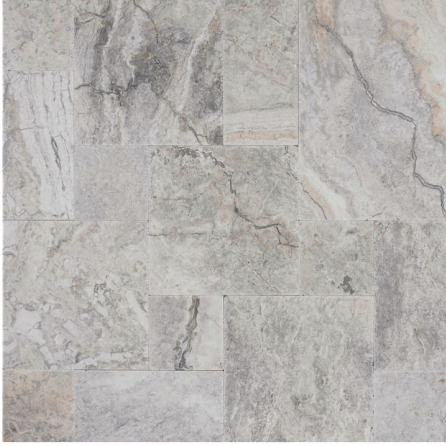

POSSIBLE PAVING MATERIALS

TRAVERTINE
Silver Traverfine Lyon Pattern, by Arizona Tile

ALTERNATE PERMEABLE PAVER AT GARAGES
Aqua-Via trio permeable paver, Color: Pewter TM by Acker-Stone

CONCRETE
Color: Silversoke, by Davis Colors
Grace 3 Finish

CONCRETE COLORS: by Davis Colors 8084 Dark Gray, 8084 Silversmoke, Grace 3 Finish w/Carroll Canyon Sand. Provide sample as submittal.

WALL CAP ONLY
Palisade Wall Cap, color: to match dark concrete color, light sand finish. by Pacific Stone

TRENCH GRATE
12" wide trench grate,
Model: Title 24,
by Urban Accessories

STUCCO
White Stucco, Sand Finish.

DECOMPOSED GRANITE
San Diego Gray
by KRC Rock

**CARRAHER RESIDENCE
LANDSCAPE COLOR BOARD**

PROPOSED WOOD ARBOR
86"H x 59"W x 18"D Wood arbor